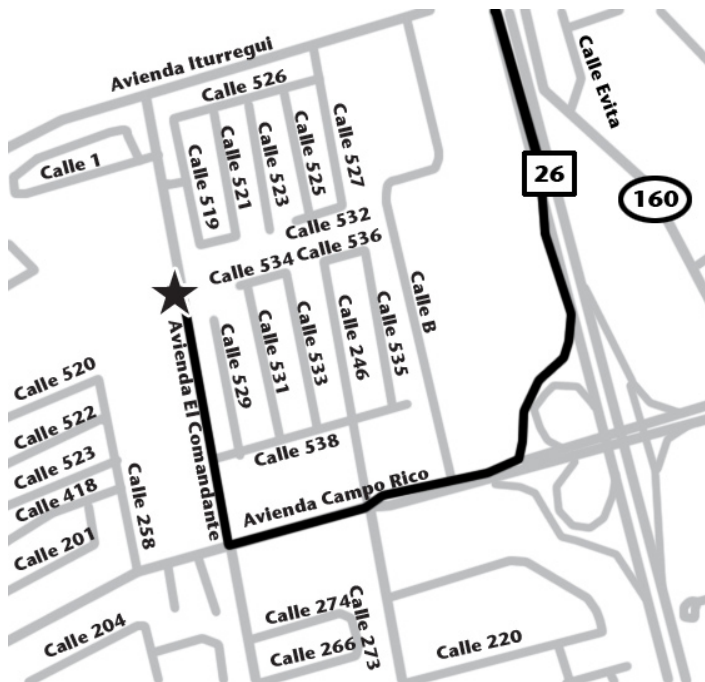

Directions are to be used as a guide only.
Please follow at your own risk.