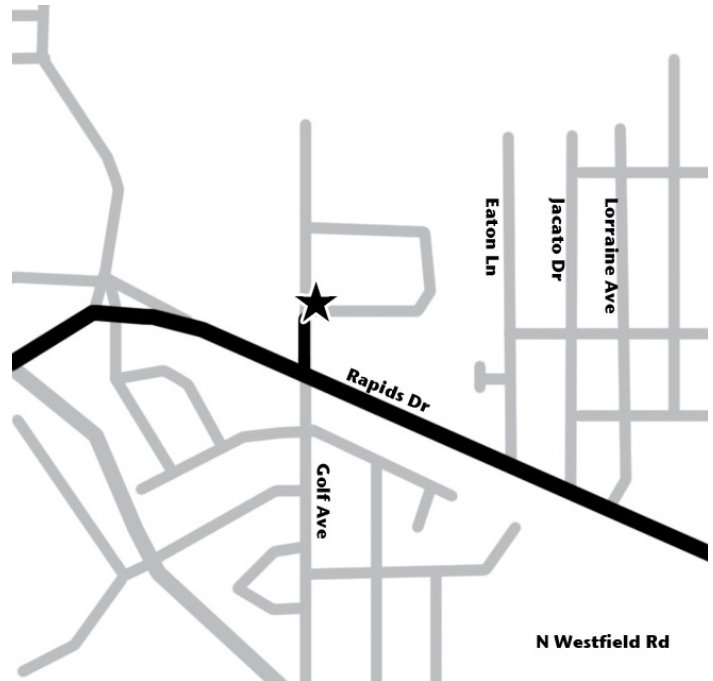

Arrive	3:35 p.m.	Meet Begins	4:50 p.m.
Stretch	3:50 p.m.	Awards	6 p.m.

Competing Teams: Altius, Badger, Gymfinity, Racine, Westosha, Wind Lake.

Directions

1. Take I-94 E toward DOWNTOWN. 21.0 mi
 2. Take EXIT 329 toward CR-K/RACINE. 0.2 mi
 3. Merge onto S 27TH ST. 0.2 mi
 4. Turn LEFT onto CR-K E. 5.1 mi
 5. Enter next roundabout and take first exit onto NORTHWESTERN AVE/WI-38 E. 2.2 mi
 6. Turn SLIGHT LEFT onto RAPIDS DR. 0.4 mi
 7. Turn LEFT onto GOLF AVE. 0.0 mi
- Estimated time: 43 minutes 29.1 mi

*Directions are to be used as a guide only.
 Please follow at your own risk.*